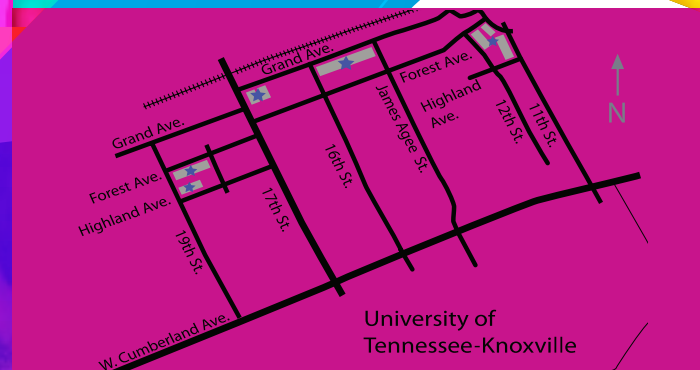

ULTIMATE LOCATION

LOCATION

All of The Commons at Knoxville's buildings are conveniently located within walking distance of the University of Tennessee campus. We also offer free trolley service to campus. The trolley stops at each tract every twenty minutes and drops off at the University Center.